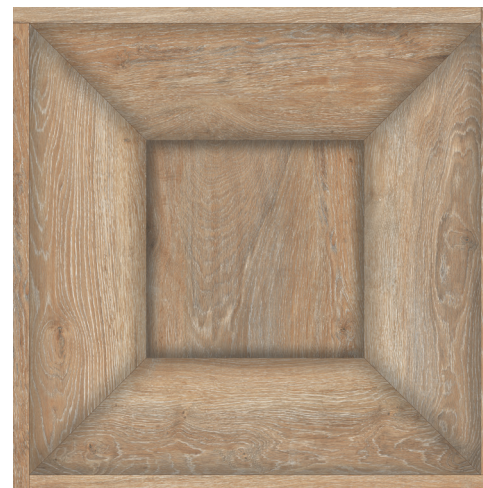

FUNDY SESAME RECT
90X90 / 36X36" L88/M